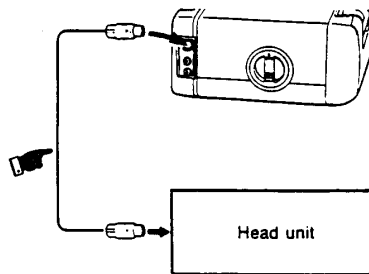

SONY

Car Stereo Service Bulletin

Model: XES-C1

No. 226

Subject: Part Number Addition: Unilink Cable

Date: January 27, 1992

Symptom:
(**)

The part number for the Unilink Cable for XES-C1 is not listed in the Service Manual.

Solution:

Please add the following part number to your Service Manual:

DESCRIPTION	PART NUMBER
CABLE, UNILINK 8P (5.5M)	1-590-519-21

Compact Disc
CSA-14